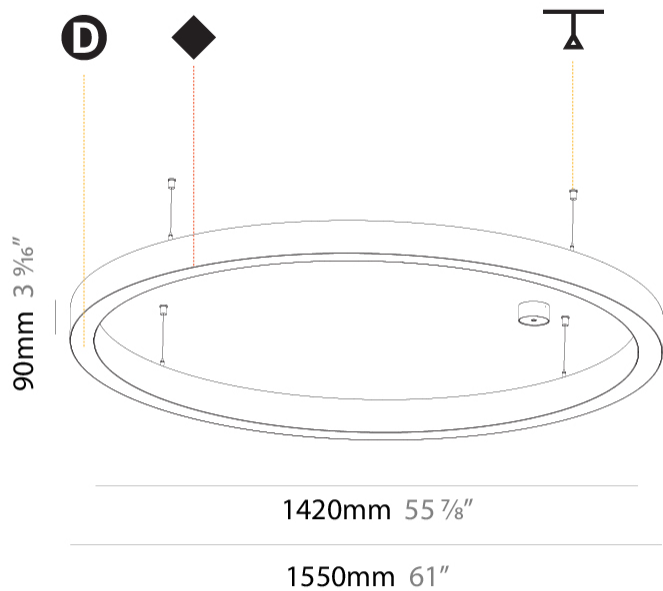

GENERAL

Series: Glorious
Subseries: Glorious Slim
Brand: Prolicht
Division: Architectural
Mounting Type: Suspension
Mounting Location: Ceiling
Subcategory: Ambient

PHYSICAL

Shape: Round
Diameter (mm): 1550
Diameter (in): 61
Depth (mm): 90
Depth (in): 3 ⁹/₁₆
Max. Overall Height (mm): 2090
Max. Overall Height (in): 82 ⁵/₁₆
Light Distribution: Direct
Weight (kg): 14.447
Weight (lbs): 31.78
Diffuser: [PMMA - Opal or Micro-Prism](#)
Fixture Finish: [SSR / BKV / CWI / CRY / HAB / UFT / ITA / RUA / FTG / MYG / LOD / PUS / FRO / FUP / KIA / POP / BLS / SPG / MEY / GOH / GUM / CHC / COM / ABZ / JAG / OBR / MOS / ROR](#)
Fixture Material: Aluminum
Cable Details: [2000mm or 6000mm Transparent Cable](#)

ELECTRICAL

Lamp Type: LED (Zhaga Standard)
Input Wattage (W): 112
Total Output Wattage (W): 96
Dimming: [Tri-Mode (Non-Dimming and Phase Dimming (120Vac only) and 0-10V Dimming)](#)
Driver Included: Yes
Driver Location: Integrated
Driver Type: Constant Current - Universal
Driver Class: Class 2
Input Voltage (V): 120 - 277
Constant Current (MA): 350

LED

[Color Temperature (°K): 3000 / 3500 / 4000](#)
Max. Delivered Lumen (lm): 13580 / 13857 / 14140
CRI: >80 CRI
Efficiency (%): 88
Lamp Life (hrs): 50000

OPTICAL

RATINGS AND CERTIFICATIONS

Certified By: Certified for North American Standards
IP rating: IP20